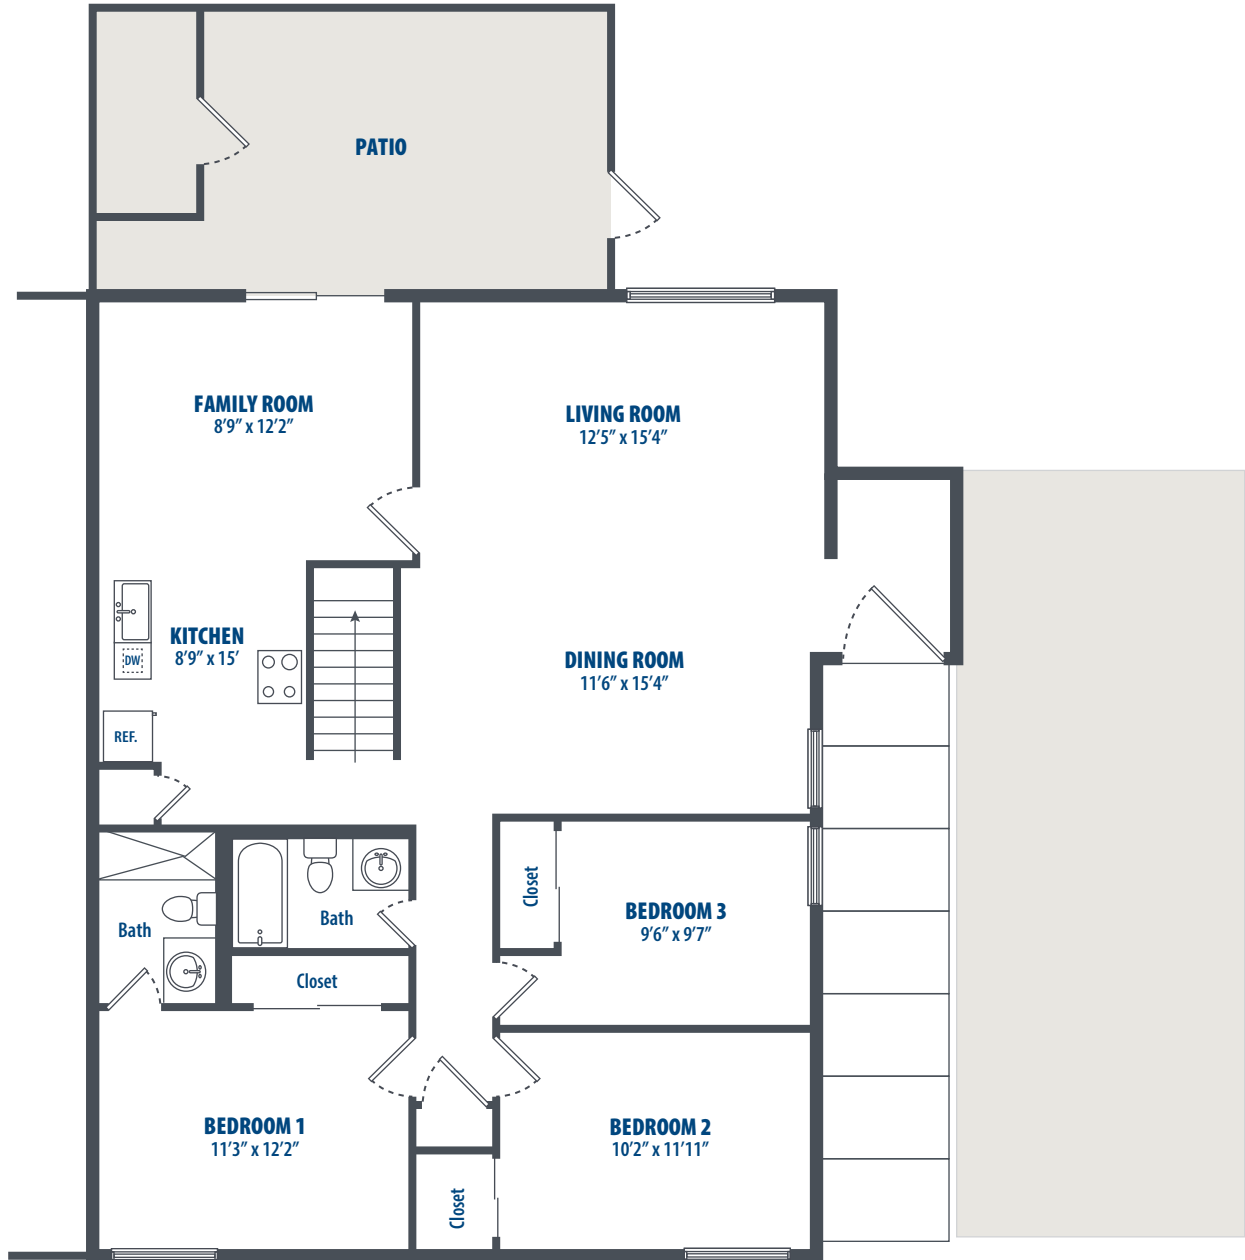

# PINE VALLEY EVERGREEN 3R

3 Bedroom | 2 Bath | 1238 Sq. Ft.\*

4609 W Bighorn Dr | USAF Academy, CO 80840 | Phone: 719-982-4800

*\*All square footage is approximate.*