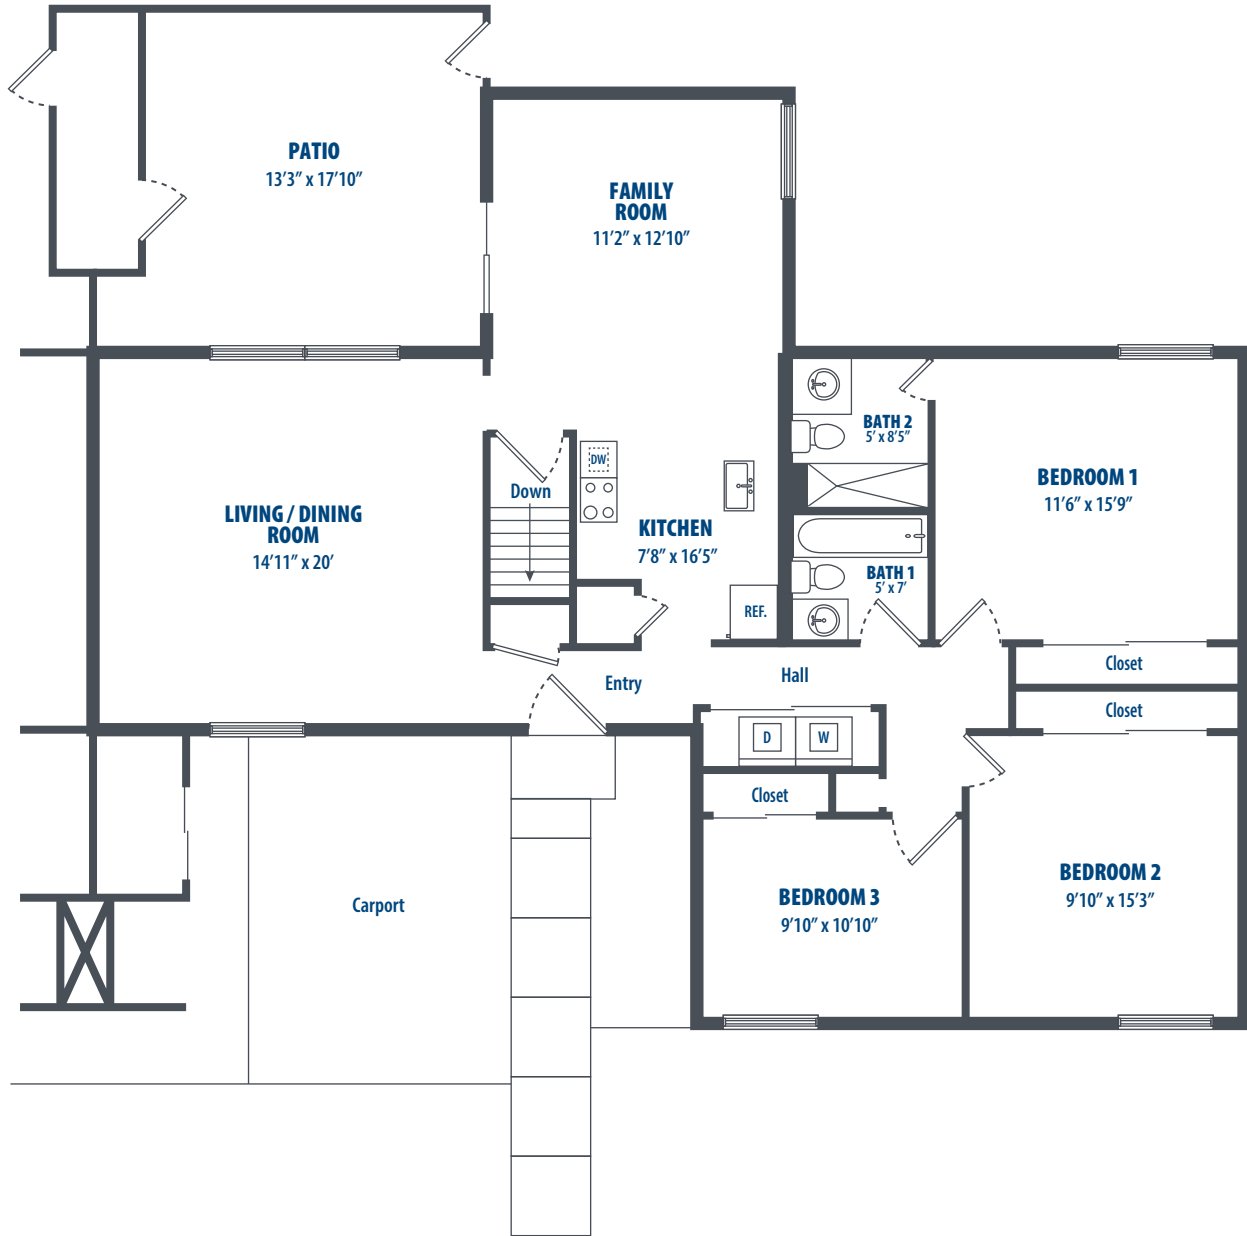

PINE VALLEY EAGLE 7AR

3 Bedroom | 2 Bath | 1385 Sq. Ft.*

4609 W Bighorn Dr | USAF Academy, CO 80840 | Phone: 719-982-4800

**All square footage is approximate.*