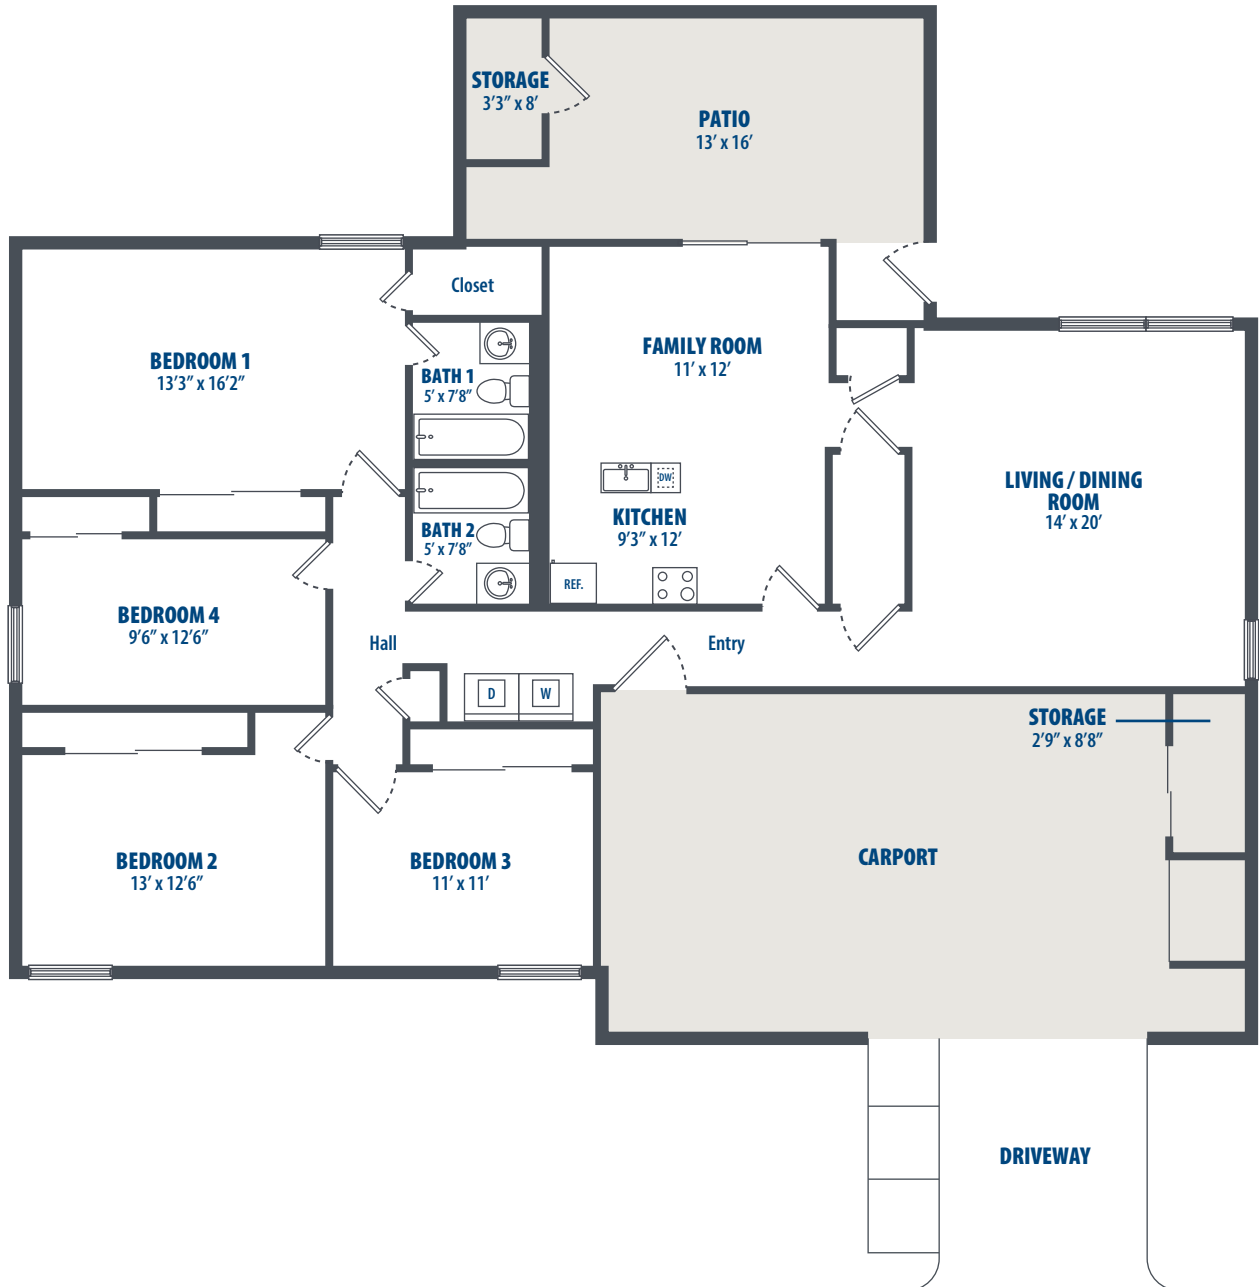

PINE VALLEY ALMA 13R

4 Bedroom | 2 Bath | 1531 Sq. Ft.*

4609 W Bighorn Dr | USAF Academy, CO 80840 | Phone: 719-982-4800

**All square footage is approximate.*