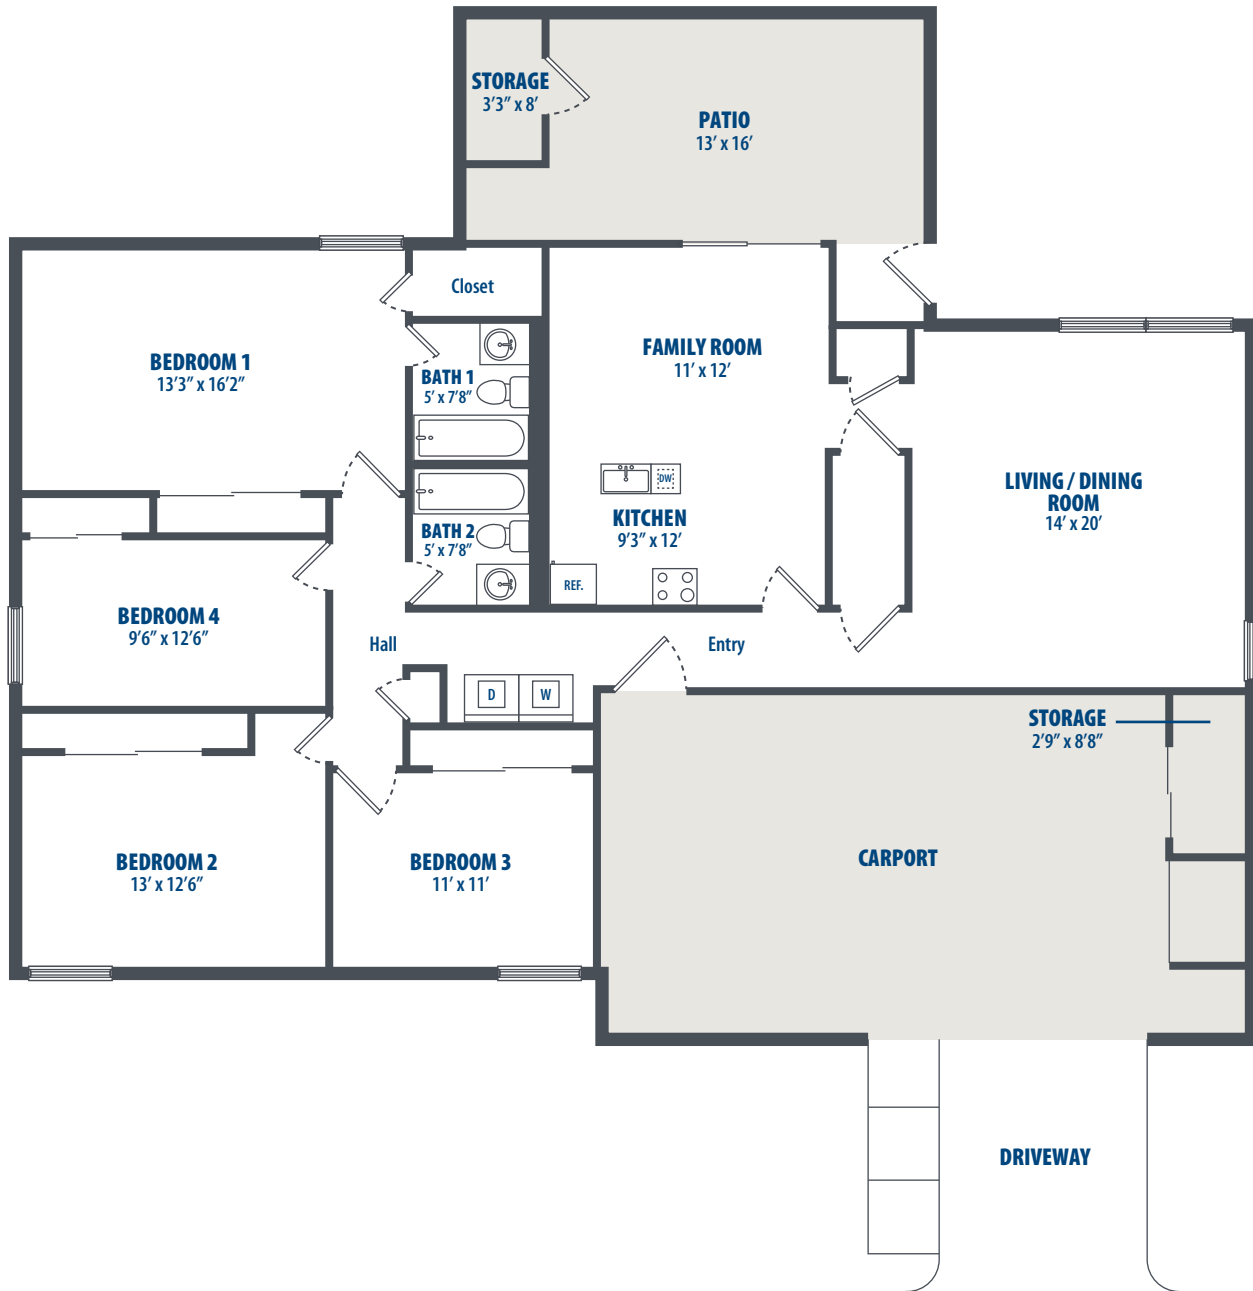

## PINE VALLEY ALMA 13R

4 Bedroom | 2 Bath | 1531 Sq. Ft.\*

4609 W Bighorn Dr | USAF Academy, CO 80840 | Phone: 719-867-9688

*\*All square footage is approximate.*