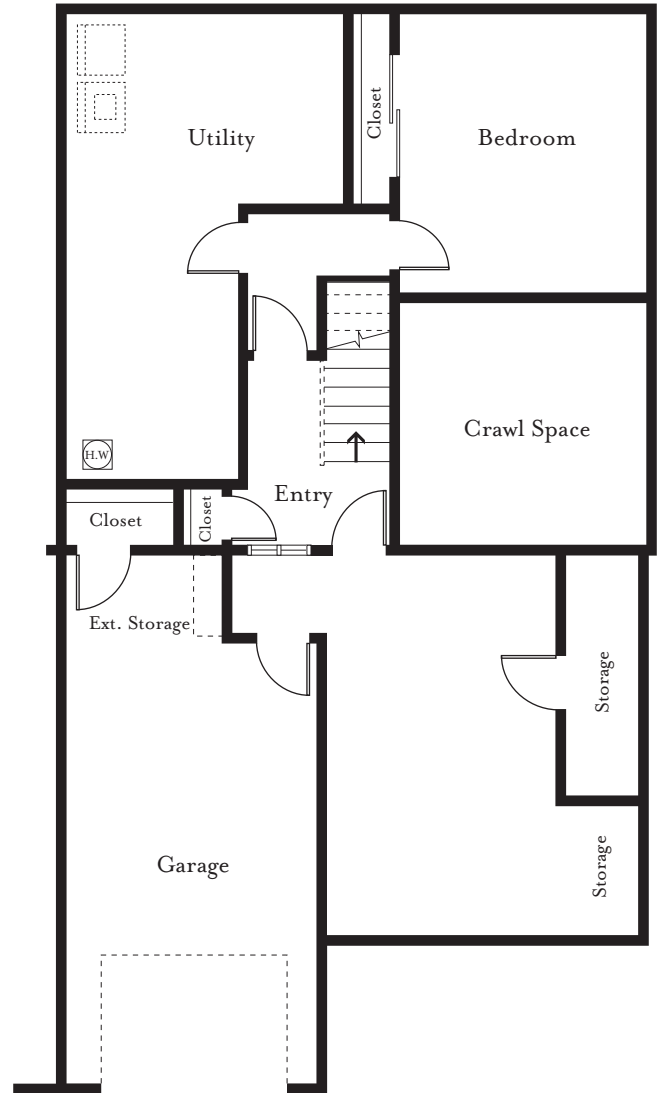

AFA Floorplan 9R
4 Bedroom 2 Bath
Square Footage 1580

Upstairs

Main Level at Entry

* All Square Footage is Approximate