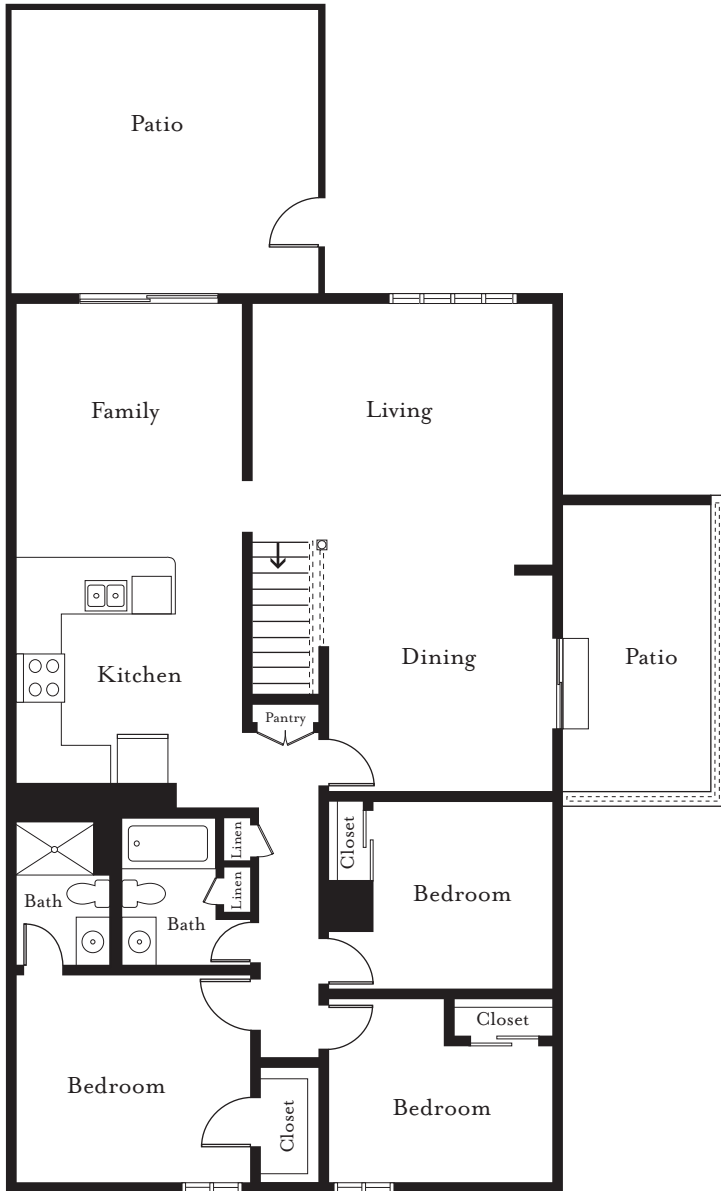

AFA Floorplan 9R
4 Bedroom 2 Bath
Square Footage 1580

Upstairs

Main Level at Entry

* All Square Footage is Approximate